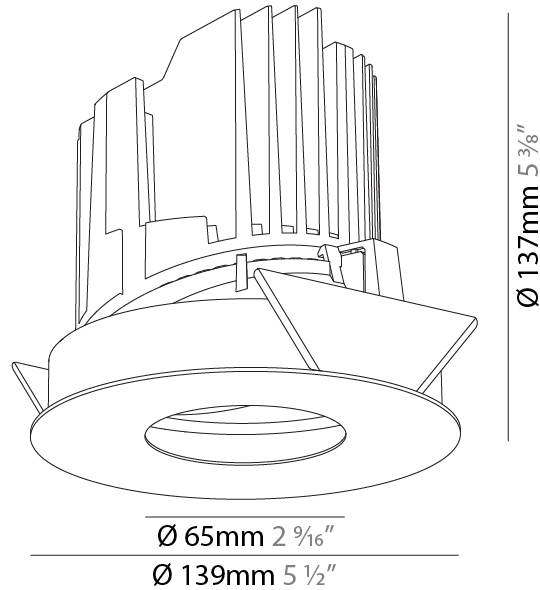

Series: Bioniq
Subseries: Bioniq Round Wallwash
Brand: Prolight
Division: Architectural
Mounting Type: Recessed
Mounting Location: Ceiling
Subcategory: Downlight

PHYSICAL

Shape: Round
Diameter (mm): 139
Diameter (in): 5 1/2
Height (mm): 137
Height (in): 5 3/8
Ceiling Thickness (mm): 10 / 12.5 / 15 / 25
Ceiling Thickness (in): 3/8 or 1/2 or 9/16
Min. Recessing Depth (mm): 150
Min. Recessing Depth (in): 5 7/8
Light Distribution: Adjustable / Asymmetric
Weight (kg): 0.865
Weight (lbs): 1.9
Fixture Finish: SSR / BKV / CWI / CRY / HAB / UFT / ITA / RUA / FTG / MYG / LOD / PUS / FRO / FUP / KIA / POP / BLS / SPG / MEY / GOH / GUM / CHC / COM / ABZ / JAG / OBR / MOS / ROR
Fixture Material: Aluminum Die Cast
Cut-out Measurements: 130mm / 5 1/8"

ELECTRICAL

Lamp Type: LED (Zhaga Standard)
Input Wattage (W): 28.6
Total Output Wattage (W): 26
Dimming: Tri-Mode (Non-Dimming and Phase Dimming (120Vac only) and 0-10V Dimming)
Driver Included: No
Driver Location: Recessed Housing
Driver Type: Constant Current - Universal
Housing: See components
Input Voltage (V): 120 - 277
Constant Current (MA): 700

LED

Number of LEDs: 1
Color Temperature (°K): 2700 / 3000 / 3500 / 4000
Max. Delivered Lumen (lm): 1890 / 1930 / 2028 / 2070
Nominal Lumen (lm): 3210 / 3290 / 3459 / 3530
CRI: >90 CRI
Lamp Life (hrs): 50000

OPTICAL

Reflector: 20 / 25 / 40
Adjustability: Fixed

RATINGS AND CERTIFICATIONS

Certified By: Certified for North American Standards
IP rating: IP20